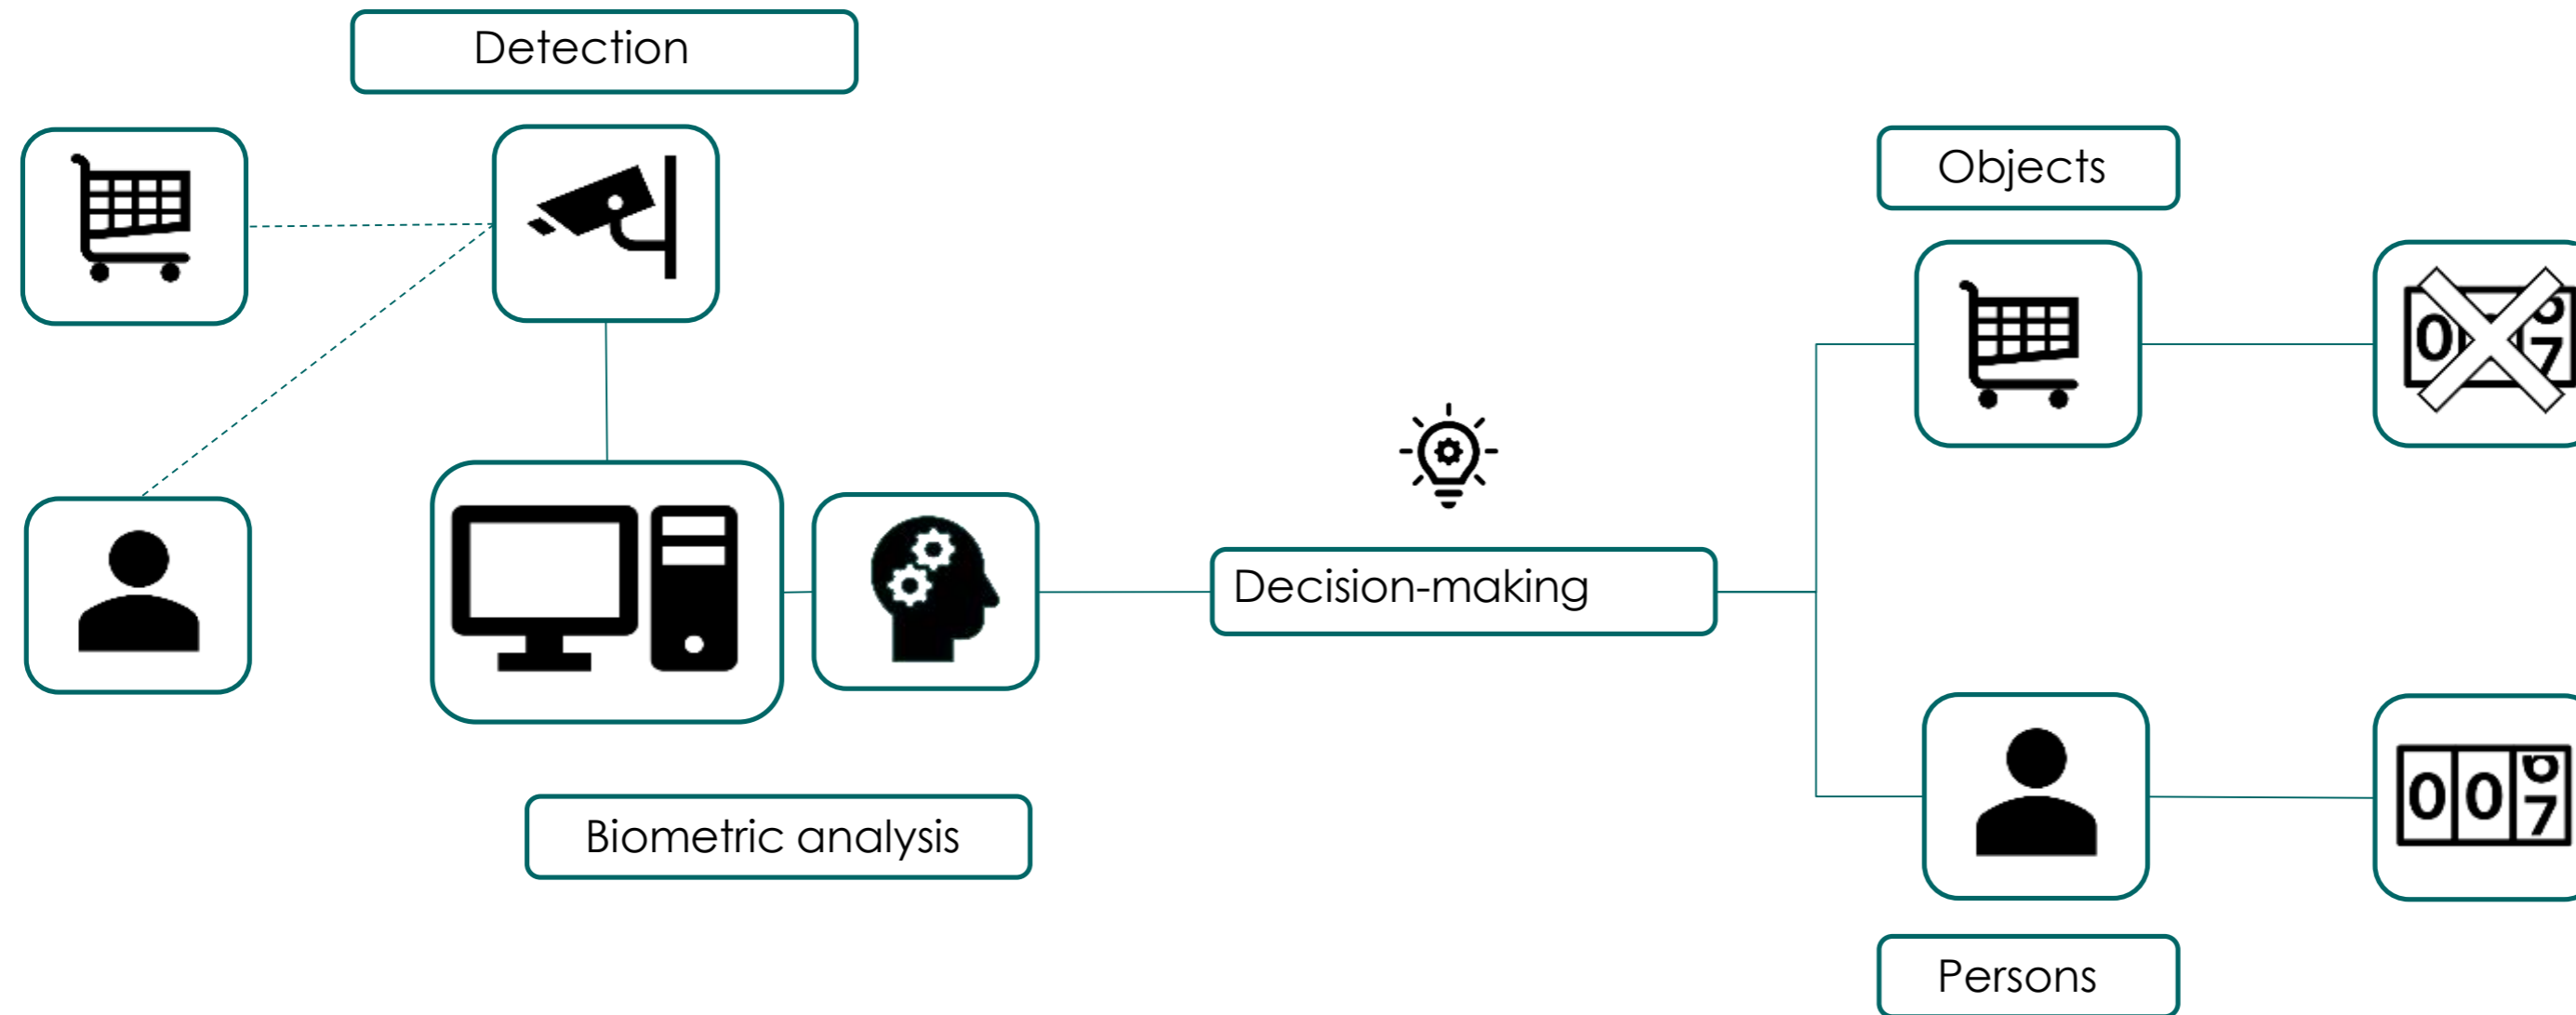

# 1. Definition

---

CIBIO-Counter is a solution integrated into a structure that counts the number of people in real time entering and leaving an establishment based on:

Artificial Vision

Deep Learning

Biometric analysis

# 1. Definition

---

What sets us apart?

CIBIO-Cunter discriminates against **people of bulky objects by biometric** analysis, being the **most** reliable count on the market.

## 2.Scheme of operation

---